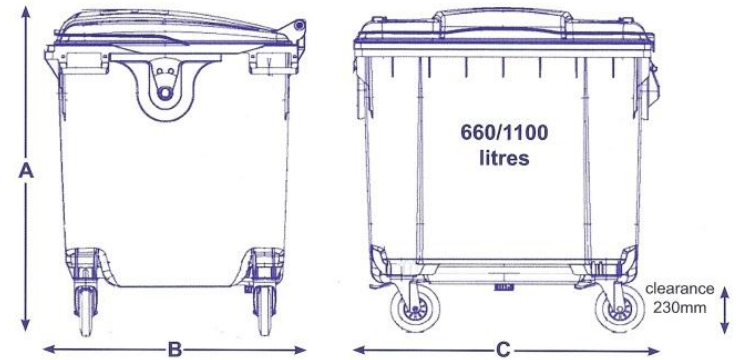

Container Dimensions

Wheelie Bin Container Dimensions

Capacity	Height (A)	Depth (B)	Width (C)
240 L	1.07m	0.72m	0.58m
360 L	1.09m	0.86m	0.53m
660 L	1.22m	0.78m	1.38m
1100 L	1.36m	1.07m	1.37m

Front End Loader Container Dimensions

Capacity	Height (A)	Depth (B)	Width (C)
3.06 m ³ (4 yd ³)	1.70m	1.29m	1.83m
4.59 m ³ (6 yd ³)	1.98m	1.67m	1.83m
6.12 m ³ (8 yd ³)	1.98m	2.13m	1.83m